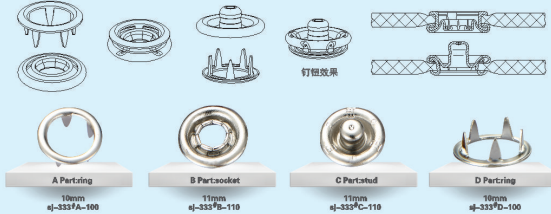

五爪钮 333'
PRONG SNAP BUTTON 333'