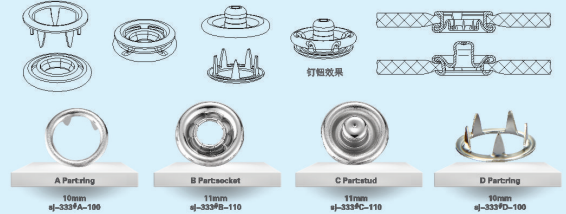

五爪钮 333'
PRONG SNAP BUTTON 333'

Sprong Snap Button

SKUSprong_4

Contact